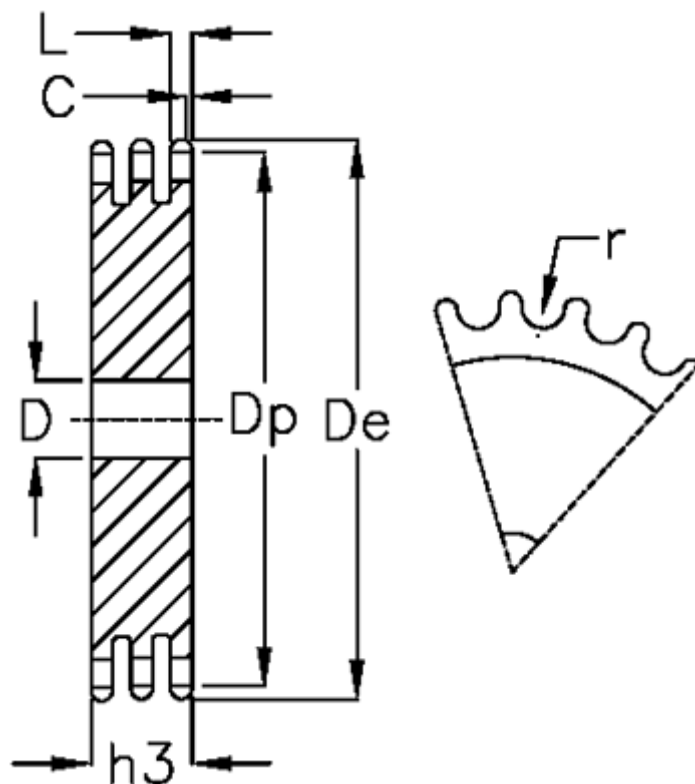

Article number: 616023005024

Description: Plate wheel 08 B-3 Z=24 triplex

Measures

C	= 1
D	= 16
De	= 101.8
Dp	= 97.29
For chain size	= 1/2 x 5/16
For chain type	= 08 B-3
h3	= 34.9
L	= 7

Number of teeth	= 24
r	= 8.51